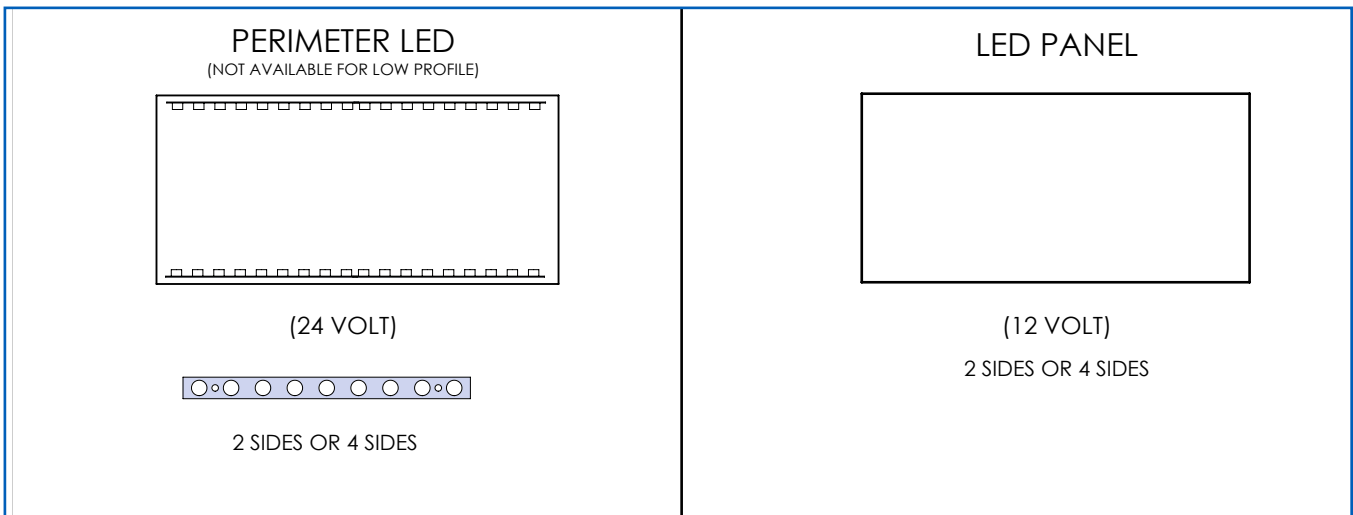

SEG FABRIC LED LIGHTBOX: STANDARD, DOUBLE SIDED

DRAWINGS

FEATURES

- Large-scale, high-impact graphics
- Custom sizes and colors available
- Easy to install & maintain
- Up to 60,000 hrs useable life
- Easy to replace graphics
- Lightweight Aluminum frame
- Wall mounted, suspended or free standing
- Available in 3500K, 4100K, & 6000K
- LED lighting applications
- UL approved

LED LIGHTING OPTIONS

SEG FABRIC LED LIGHTBOX: STANDARD, DOUBLE SIDED

SPECIFICATIONS

LED Type	Perimeter (24v)	LED Panel (12v)	
LED Chip Size	3030	3020	
LEDs / ft	6/ft	42/ft	54/ft
LED Wattage/ft	7.2wt/ft	6.7wt/ft	8.6wt/ft
Lux Range	2500 to 6000 Lux		
LED Operating Temp	-30°C to 85°C		
LED PCB & Circuit	FR4, Copper Circuit		
LED Color Temp	3500K, 4100K, & 6000K		
Lamp Life (L70@45°C)	60,000 hrs		
Wiring Specs	22ga (AWM 2468x2C, AWM 2464x2C)		
Connector Specs	2.1mm DC Barrels, Molex, Flat Pin, Pigtail		
Environment	Indoor		
Graphics	Customer Supplied		
Certifications	UL		
Warranty	3 Year		

ORDERING INFORMATION

SEG4	-	4800	-	3000	-	1	1	W	5	S	A	-	0
Frame Style		Long Side (Inches)		Short Side (Inches)		Lighting Type	LED's/ft	LED Color	K-Value	Frame Color	Variations (Perimeter/Panels)		Deciations
SEG4=4" Double Side		4800=48.00"		3000=30.00"		1 = Perimeter 3 = LED Panel N = Non-lit	1 = 6 LED's/ft. (Perimeter) 4 = 42LED's/ft. (LED Panel) 5 = 54LED's/ft. (LED Panel) 6 = 27LED's/ft. (LED Panel) 7 = Non-lit	W = White B = Blue G = Green R = Red X = Custom N = Non-lit	1 = 3000k 2 = 3500k 3 = 4100k 4 = 6400k 5 = 5600k 6 = 5000k X = Custom N = Non-lit	S = Silver B = Black W = White X = Custom	A = LED on 2 Long Edges B = LED on 1 Long Edges C = LED on all 4 Edges N = Not Applicable		0 = None X = Define Requirement in Extended Description
Example: SEG4-4800-3000-11W5SA-0													