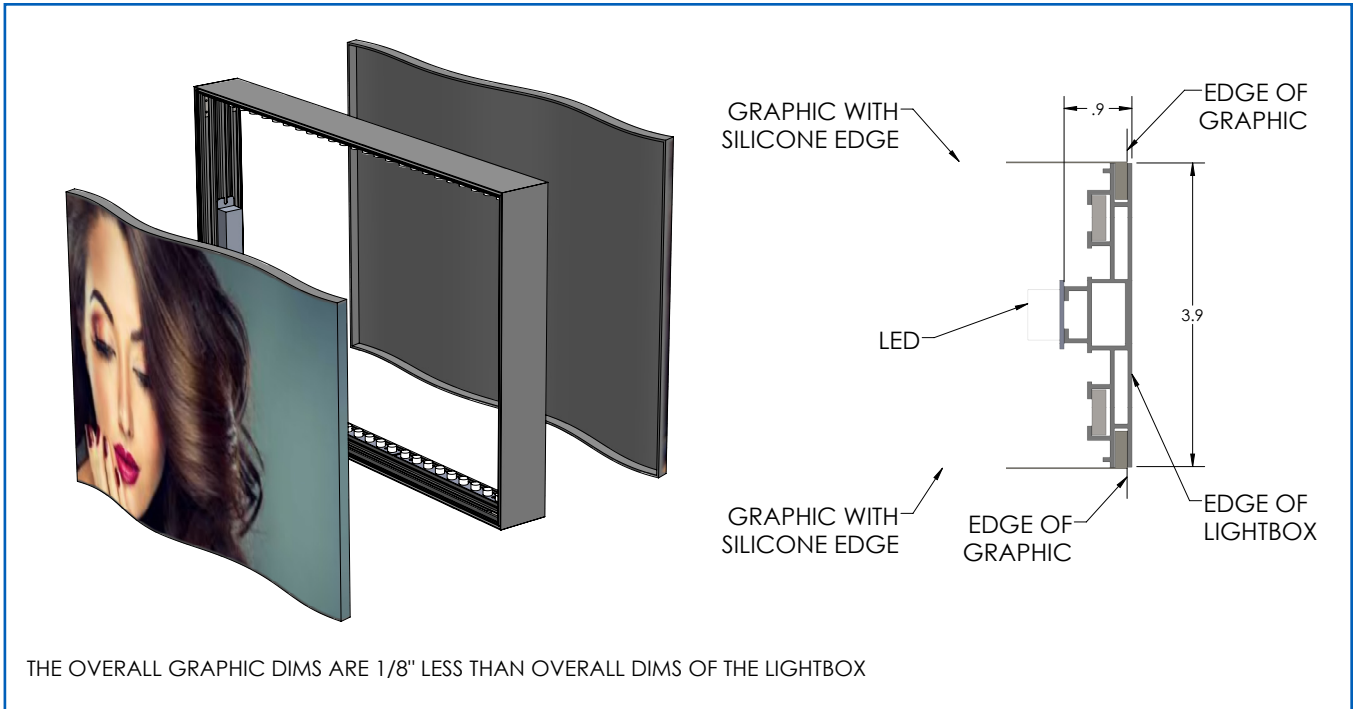

SEG FABRIC LED LIGHTBOX: STANDARD, DOUBLE SIDED

DRAWINGS

FEATURES

- Large-scale, high-impact graphics
- Custom sizes and colors available
- Easy to install & maintain
- Up to 60,000 hrs useable life
- Easy to replace graphics
- Lightweight Aluminum frame
- Wall mounted, suspended or free standing
- Available in 3500K, 4100K, & 6000K
- LED lighting applications
- UL approved

LED LIGHTING OPTIONS

SEG FABRIC LED LIGHTBOX: STANDARD, DOUBLE SIDED

SPECIFICATIONS

LED Type	Perimeter (24v)	LED Panel (12v)	
LED Chip Size	3030	3020	
LEDs / ft	6/ft	42/ft	54/ft
LED Wattage/ft	7.2wt/ft	6.7wt/ft	8.6wt/ft
Lux Range	2500 to 6000 Lux		
LED Operating Temp	-30°C to 85°C		
LED PCB & Circuit	FR4, Copper Circuit		
LED Color Temp	3500K, 4100K, & 6000K		
Lamp Life (L70@45°C)	60,000 hrs		
Wiring Specs	22ga (AWM 2468x2C, AWM 2464x2C)		
Connector Specs	2.1mm DC Barrels, Molex, Flat Pin, Pigtail		
Environment	Indoor		
Graphics	Customer Supplied		
Certifications	UL		
Warranty	3 Year		

ORDERING INFORMATION

SEG4	-	4800	-	3000	-	1	1	W	5	S	A	-	0
Frame Style		Long Side (Inches)		Short Side (Inches)		Lighting Type	LED's/ft	LED Color	K-Value	Frame Color	Variations (Perimeter/Panels)		Deciations
SEG4=4" Double Side		4800=48.00"		3000=30.00"		1 = Perimeter 3 = LED Panel N = Non-lit	1 = 6 LED's/ft. (Perimeter) 4 = 42LED's/ft. (LED Panel) 5 = 54LED's/ft. (LED Panel) 6 = 27LED's/ft. (LED Panel) 7 = Non-lit	W = White B = Blue G = Green R = Red X = Custom N = Non-lit	1 = 3000k 2 = 3500k 3 = 4100k 4 = 6400k 5 = 5600k 6 = 5000k X = Custom N = Non-lit	S = Silver B = Black W = White X = Custom	A = LED on 2 Long Edges B = LED on 1 Long Edges C = LED on all 4 Edges N = Not Applicable		0 = None X = Define Requirement in Extended Description
Example: SEG4-4800-3000-11W5SA-0													